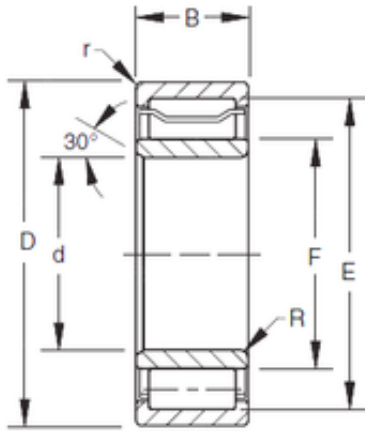

## Bearing A-5244-WM

Bearing No. A-5244-WM

|                |           |
|----------------|-----------|
| Bore Diameter  | 220 mm    |
| Outer Diameter | 367 mm    |
| d              | 220 mm    |
| F              | 260 mm    |
| D              | 400 mm    |
| E              | 367 mm    |
| B              | 133,35 mm |
| C              | 133,35 mm |
| R              | 9,5 mm    |
| r              | 3 mm      |

A-5244-WM Bearing 2D drawings and 3D CAD models